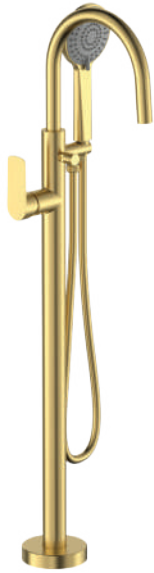

Sink Mixer Brushed Gold

Seine single lever sink mixer. Pillar type with single hole. Manufactured with plastic internal waterways. Items are coated using a physical vapour deposition (PVD) process. 15mm flexi-connection ends. Fitted with Neoperl aerator. Convenient tube fixing set. Carries a 10 year warranty on functionality, 2 year warranty on brushed gold coating.

SE-970BG
101167GN00
6002194153368

COBRA
DZR Brass

COBRA
TeamAssist

COBRA
FeatherTouch

10 YEAR
WARRANTY

Functionality

2 YEAR
WARRANTY

Coating

Freestanding Bath Mixer (Brushed Gold)

Seine single lever freestanding bath mixer. Manufactured with dezincification resistant (DZR) brass. Brushed gold items are coated using a physical vapour deposition (PVD) process. 35mm ceramic disc cartridge. Packaged with sturdy installation base and installation manual. Hand shower attachment contains a 1.5m hose & 3-function ABS plastic hand shower fitting. Access to Cobra TeamAssist technical service team. Carries a 10 year warranty on product functionality and 2 year warranty on brushed gold coating.

SE-980BG
101156GN00
6002194153184

COBRA
DZR Brass

COBRA
TeamAssist

COBRA
FeatherTouch

10 YEAR
WARRANTY
Functionality

2 YEAR
WARRANTY
Coating

SEINE RANGE

Brushed Nickel