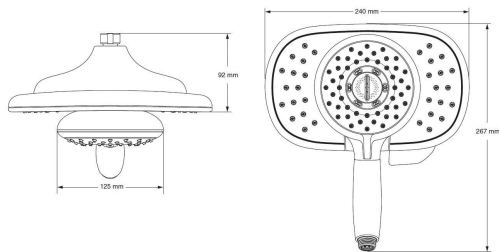

Range: Showers
Article Name: Spectra Duo
Article Code:
SAP Code: FSWHR4S6-0GT0161
Barcode: 6002194004639

Description:

Spectra Duo 4-function 2-in-1 Shower Head features a 2-in-1 shower head with a detachable hand shower with 4 functions to choose from.

Special instructions:

- **AQUAPADDLE FUNCTION**
Diverting from hand shower to head is made easy by positioning the diverter paddle at the lower front in an easily reached position.

Flow Chart: